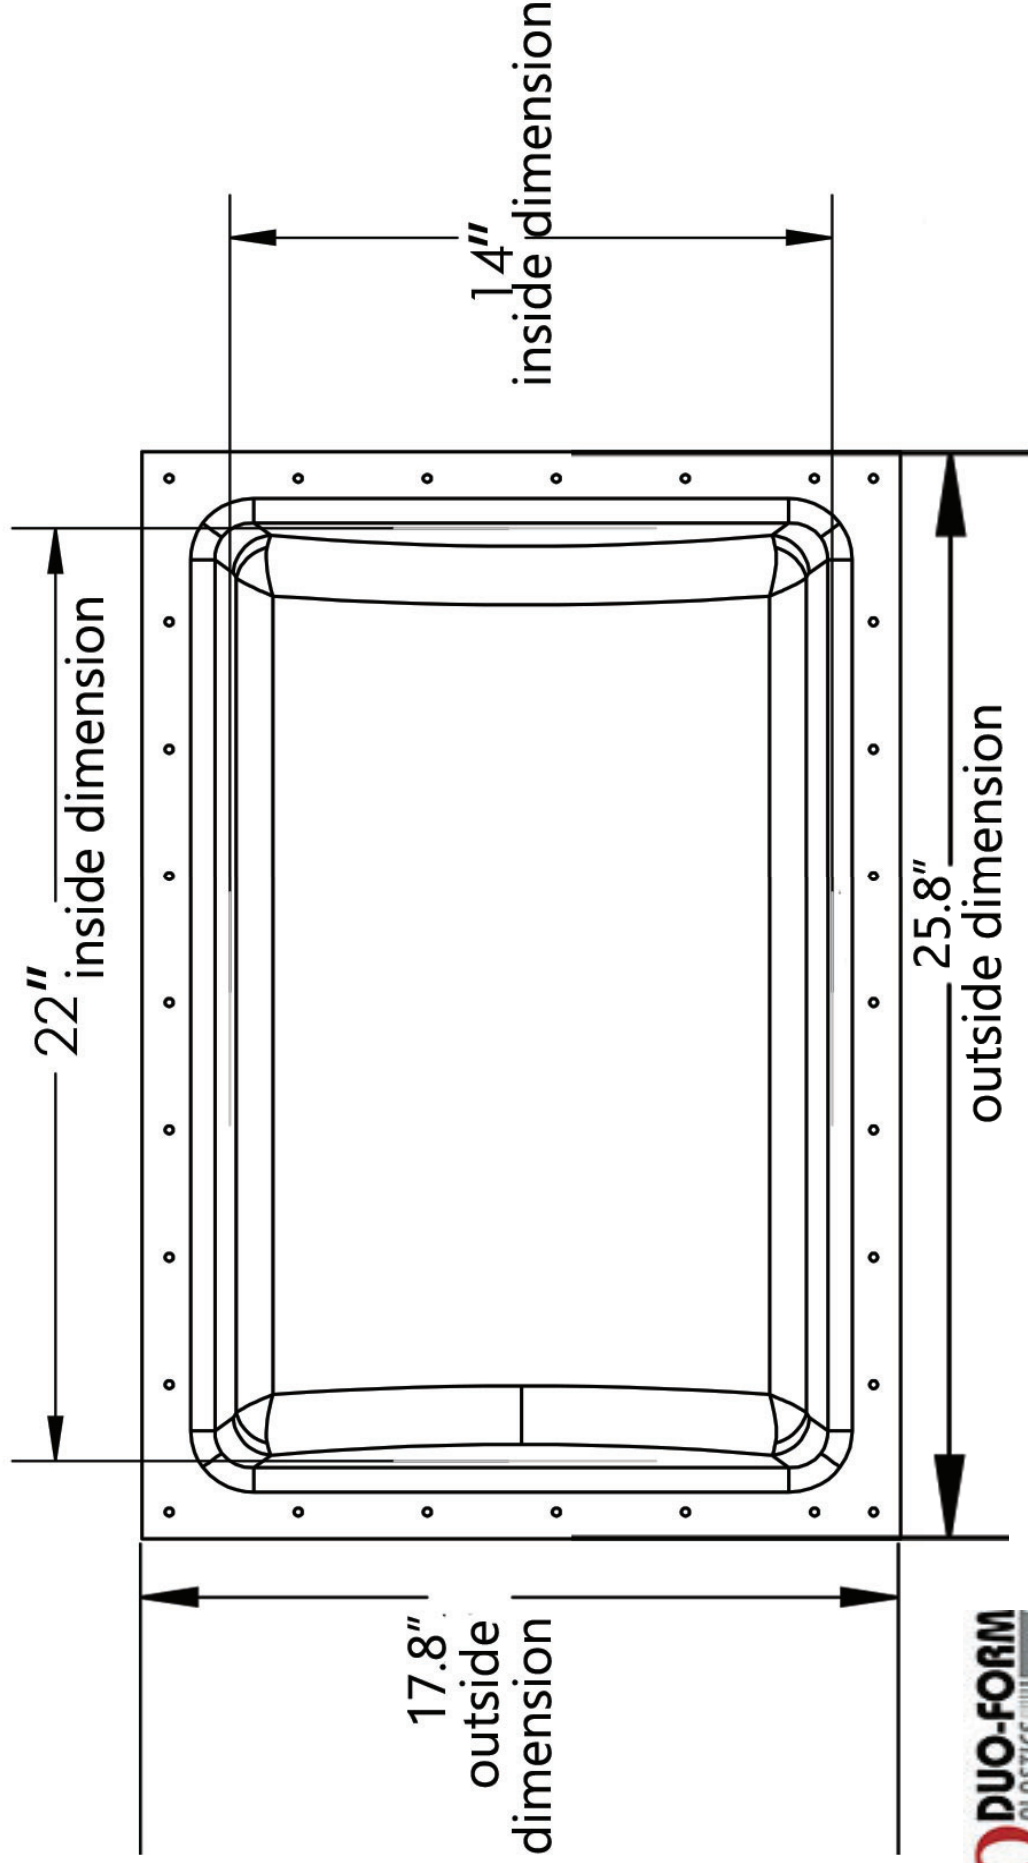

SKYLIGHT SHADES

MEASUREMENT

G U I D E

To determine if the shade will fit your skylight, measure the inside dimension.  
Our skylight shades cover skylights measuring: 14"x22", 13"x19", 15"x18" and 14"x14".